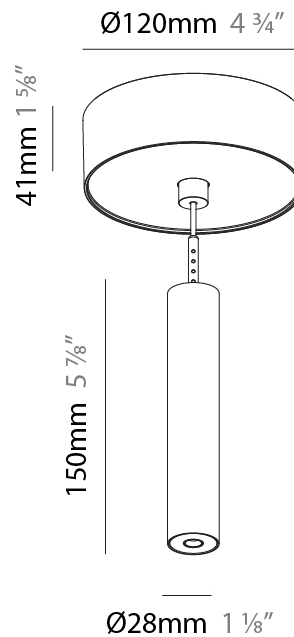

GENERAL

Series: Hangover
Subseries: Hangover Plug Monopoint Surface Canopy
Brand: Prolight
Division: Architectural
Mounting Type: Suspension
Mounting Location: Ceiling
Subcategory: Pendant

PHYSICAL

Shape: Cylinder
Diameter (mm): 28
Diameter (in): 1 1/8
Height (mm): 150
Height (in): 5 7/8
Max. Overall Height (mm): 2150
Max. Overall Height (in): 84 3/8
Light Distribution: Downlight
Weight (kg): 0.422
Weight (lbs): 0.93
Fixture Finish: [SSR / BKV / CWI / CRY / HAB / UFT / ITA / RUA / FTG / MYG / LOD / PUS / FRO / FUP / KIA / POP / BLS / SPG / MEY / GOH / GUM / CHC / COM / ABZ / JAG / OBR / MOS / ROR](#)
Fixture Material: Aluminum
Cable Details: [2000mm or 4000mm Black Cable](#)

ELECTRICAL

Lamp Type: LED (Zhaga Standard)
Input Wattage (W): 6.6
Total Output Wattage (W): 6
Dimming: Tri-Mode (Non-Dimming and Phase Dimming (120Vac only) and 0-10V Dimming)
Driver Included: Yes
Driver Location: External
Driver Type: Constant Current - Universal
Driver Class: Class 2
Housing: ENCP3 w/Quick Connect
Input Voltage (V): 120 - 277
Constant Current (MA): 500

LED

Number of LEDs: 1
Color Temperature (°K): [2700 / 3000 / 4000](#)
Max. Delivered Lumen (lm): 330 / 360 / 380
CRI: >90 CRI
Efficiency (%): 86
Lamp Life (hrs): 50000
Upon Request: ***3500K available in minimum quantities (larger quantities upon request)

OPTICAL

Optic°: [24 / 32 / 34 / 55 / 58](#)

RATINGS AND CERTIFICATIONS

Certified By: Certified for North American Standards
IP rating: IP20