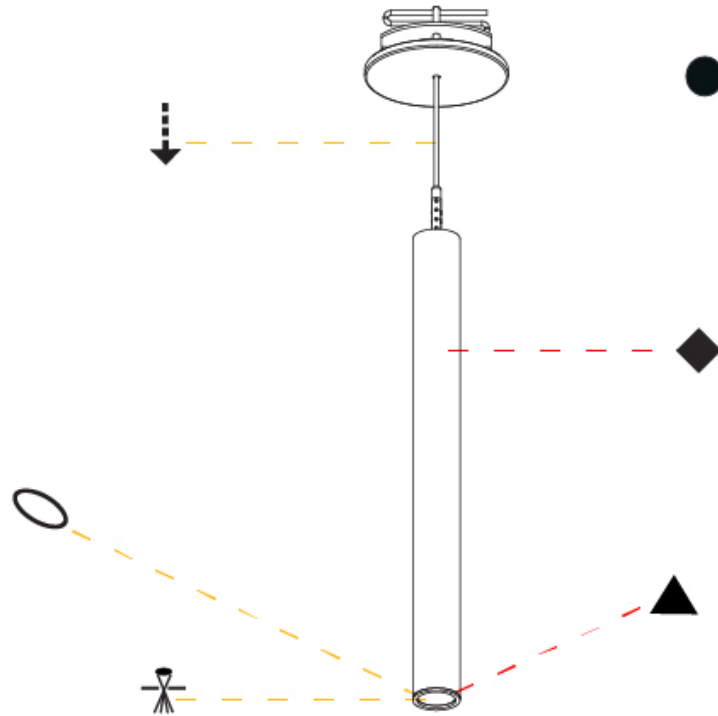

HANGOVER PLUG SHINE MONOPOINT RECESSED CANOPY SUSPENSION

A30843-

PROJECT _____

TYPE _____

SPECIFIER _____

QUANTITY _____

DATE _____

A