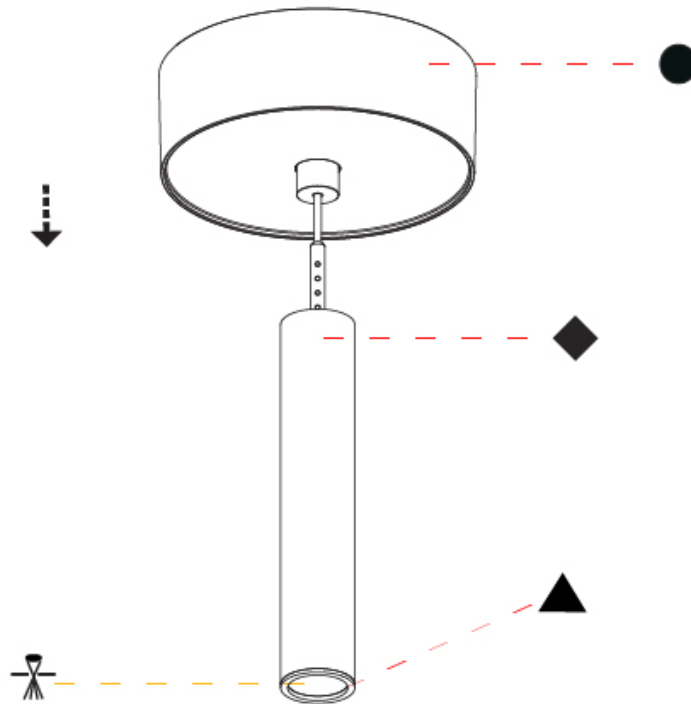

Shape: Cylinder
 Diameter (mm): 28
 Diameter (in): 1 1/8
 Height (mm): 150
 Height (in): 11 13/16
 Max. Overall Height (mm): 2150
 Max. Overall Height (in): 84 5/8
 Light Distribution: Downlight
 Weight (kg): 0.422
 Weight (lbs): 0.93
 Diffuser: Shine Ring - Opal / Yellow / Orange / Red / Blue / Green
 Fixture Finish: SSR / BKV / CWI / CRY / HAB / UFT / ITA / RUA / FTG / MYG / LOD / PUS / FRO / FUP / KIA / POP / BLS / SPG / MEY / GOH / GUM / CHC / COM / ABZ / JAG / OBR / MOS / ROR
 Fixture Material: Aluminum
 Cable Details: 2000mm or 4000mm Cable - Color 01 to 10

OPTICAL

Optic°: 24 / 32 / 58

RATINGS AND CERTIFICATIONS

Certified By: Certified for North American Standards
 IP rating: IP20

HANGOVER PLUG SHINE MONOPOINT SURFACE CANOPY SUSPENSION

A30847-

| |
|-----------|
| PROJECT |
| TYPE |
| SPECIFIER |
| QUANTITY |
| DATE |