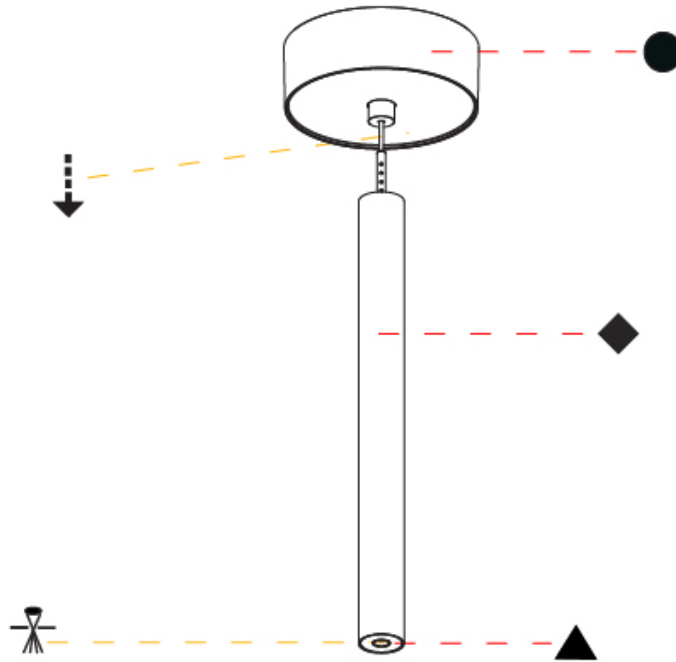

HANGOVER PLUG MONOPOINT SURFACE CANOPY SUSPENSION

A30845-

PROJECT _____

TYPE _____

SPECIFIER _____

QUANTITY _____

DATE _____

A