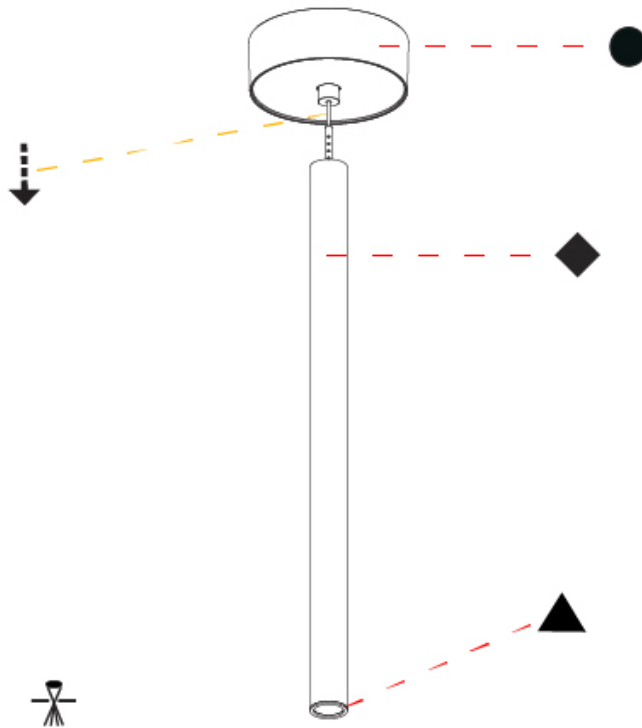

OPTICAL

Optic°: 24 / 32 / 58

RATINGS AND CERTIFICATIONS

Certified By: Certified for North American Standards
 IP rating: IP20

HANGOVER PLUG SHINE MONOPOINT SURFACE CANOPY SUSPENSION

A30849-

| |
|-----------|
| PROJECT |
| TYPE |
| SPECIFIER |
| QUANTITY |
| DATE |