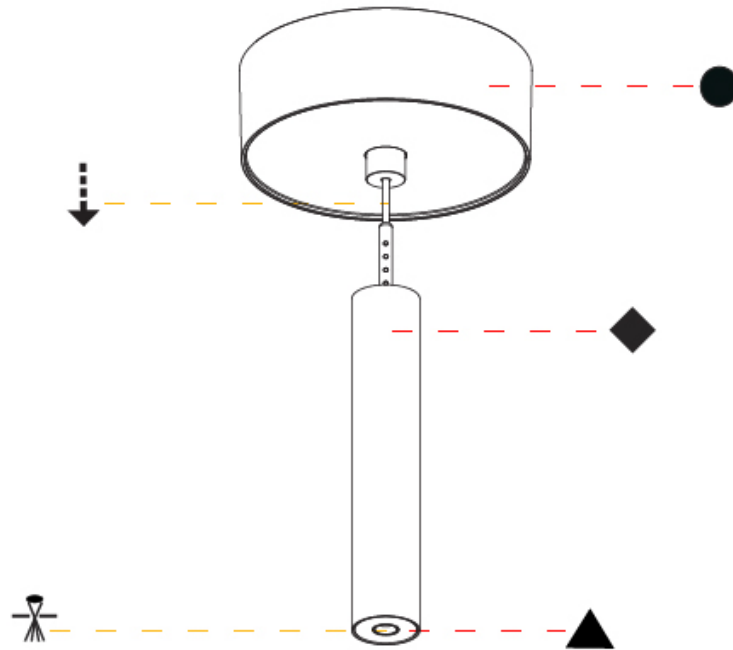

Shape: Cylinder
 Diameter (mm): 28
 Diameter (in): 1 1/8
 Height (mm): 150
 Height (in): 5 7/8
 Max. Overall Height (mm): 2150
 Max. Overall Height (in): 84 3/8
 Light Distribution: Downlight
 Weight (kg): 0.422
 Weight (lbs): 0.93
 Fixture Finish: [SSR / BKV / CWI / CRY / HAB / UFT / ITA / RUA / FTG / MYG / LOD / PUS / FRO / FUP / KIA / POP / BLS / SPG / MEY / GOH / GUM / CHC / COM / ABZ / JAG / OBR / MOS / ROR](#)
 Fixture Material: Aluminum
 Cable Details: [2000mm or 4000mm Black Cable](#)

OPTICAL

Optic°: [24 / 32 / 34 / 55 / 58](#)

RATINGS AND CERTIFICATIONS

Certified By: Certified for North American Standards
 IP rating: IP20

HANGOVER PLUG MONOPOINT SURFACE CANOPY SUSPENSION

A30824-

| |
|-----------|
| PROJECT |
| TYPE |
| SPECIFIER |
| QUANTITY |
| DATE |